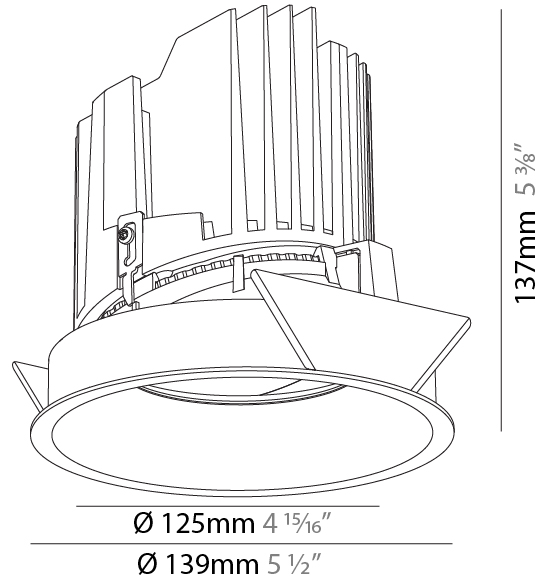

PHYSICAL

Shape: Round
Diameter (mm): 139
Diameter (in): 5 1/2
Height (mm): 137
Height (in): 5 3/8
Ceiling Thickness (mm): 10 / 12.5 / 15
Ceiling Thickness (in): 3/8 or 1/2 or 9/16
Min. Recessing Depth (mm): 150
Min. Recessing Depth (in): 5 7/8
Light Distribution: Adjustable / Downlight
Weight (kg): 0.814
Weight (lbs): 1.79
Fixture Finish: SSR / BKV / CWI / CRY / HAB / UFT / ITA / RUA / FTG / MYG / LOD / PUS / FRO / FUP / KIA / POP / BLS / SPG / MEY / GOH / GUM / CHC / COM / ABZ / JAG / OBR / MOS / ROR
Fixture Material: Aluminum Die Cast
Cut-out Measurements: 130mm / 5 1/8"

ELECTRICAL

Lamp Type: LED (Zhaga Standard)
Input Wattage (W): 13.2 / 16.5
Total Output Wattage (W): 12 / 14
Dimming: Tri-Mode (Non-Dimming and Phase Dimming (120Vac only) and 0-10V Dimming)
Driver Included: No
Driver Location: Recessed Housing
Driver Type: Constant Current - Universal
Driver Class: Class 2
Housing: See components
Input Voltage (V): 120 - 277
Constant Current (MA): 350

LED

Number of LEDs: 1
Color Temperature (°K): 2700 / 3000 / 3500 / 4000
Max. Delivered Lumen (lm): 870 / 970 / 1039 / 1060
Nominal Lumen (lm): 960 / 1070 / 1156 / 1180
CRI: >90 CRI
Efficiency (%): 90.5
Lamp Life (hrs): 50000

OPTICAL

Reflector°: 10
Adjustability: Rotational 355°; Tilt 10°

RATINGS AND CERTIFICATIONS

Certified By: Certified for North American Standards
IP rating: IP20